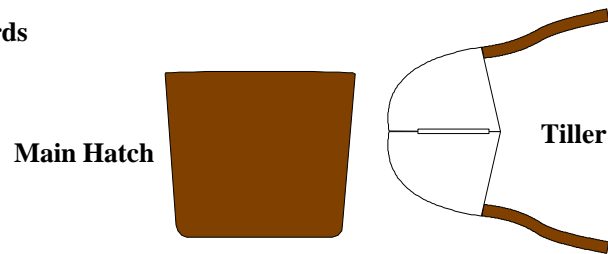

Display Stand

Port Holes

Dead Eyes

BYYB Burgee

Rear Coaming

Grab Rails

Dagger Boards

Stevenson Projects'  
**Pocket Cruiser**  
Paper Model by: Kevin Green

Cabin Hatch

Main Hatch

Tiller

Cabin Sides

Mast

Boom

Gaff

Bowsprit