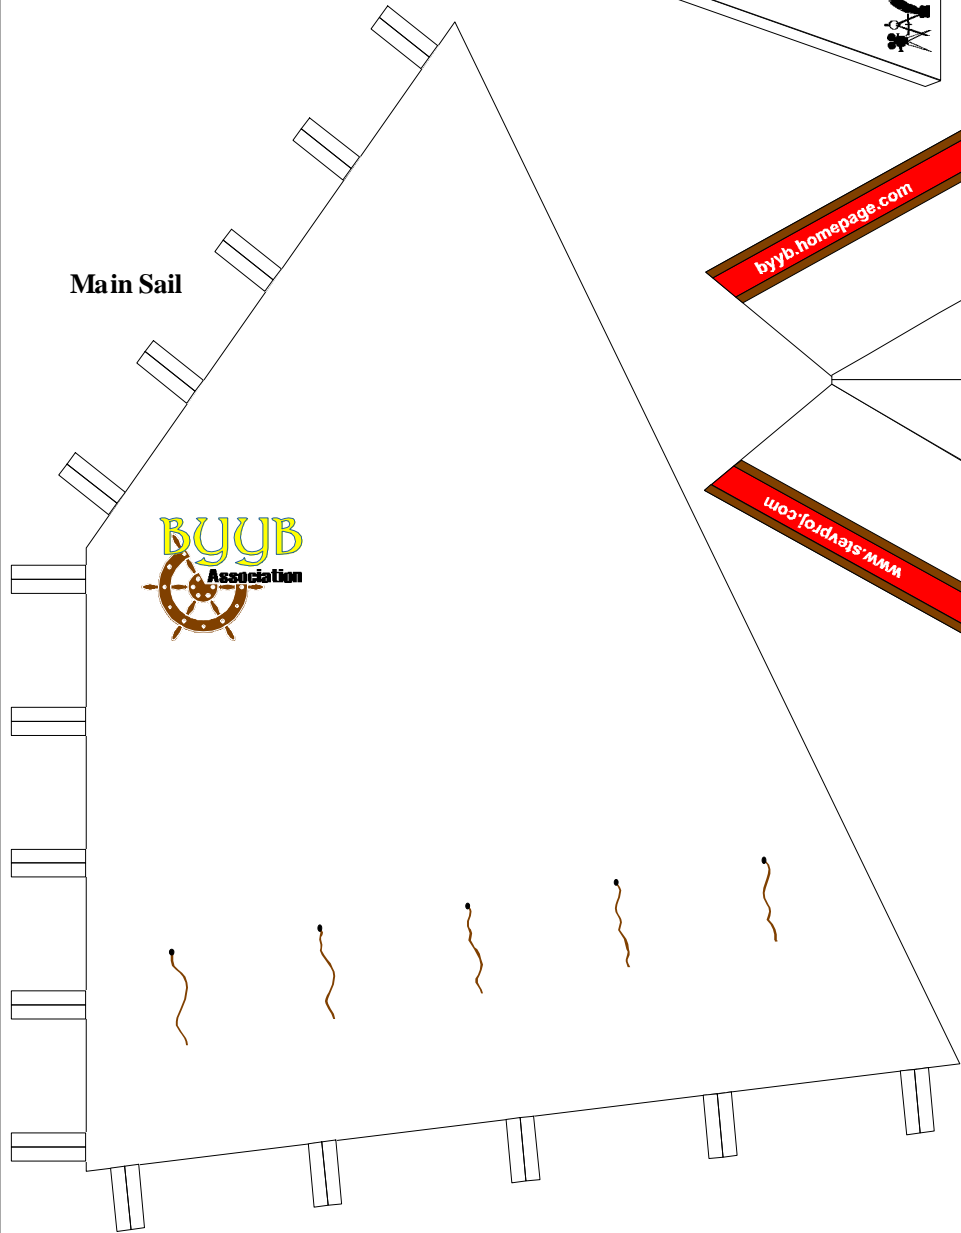

Display Stand

Port Holes

Dead Eyes

BYYB Burgee

Rear Coaming

Grab Rails

Dagger Boards

Stevenson Projects'  
**Pocket Cruiser**  
Paper Model by: Kevin Green

Cabin Hatch

Main Hatch

Tiller

Cabin Sides

Mast

Boom

Gaff

Bowsprit

Club Foot

Rudder

Keel

Forward Bulkhead

Transom

Main Bulkhead

Jib Sail

Main Sail

Pocket Cruiser