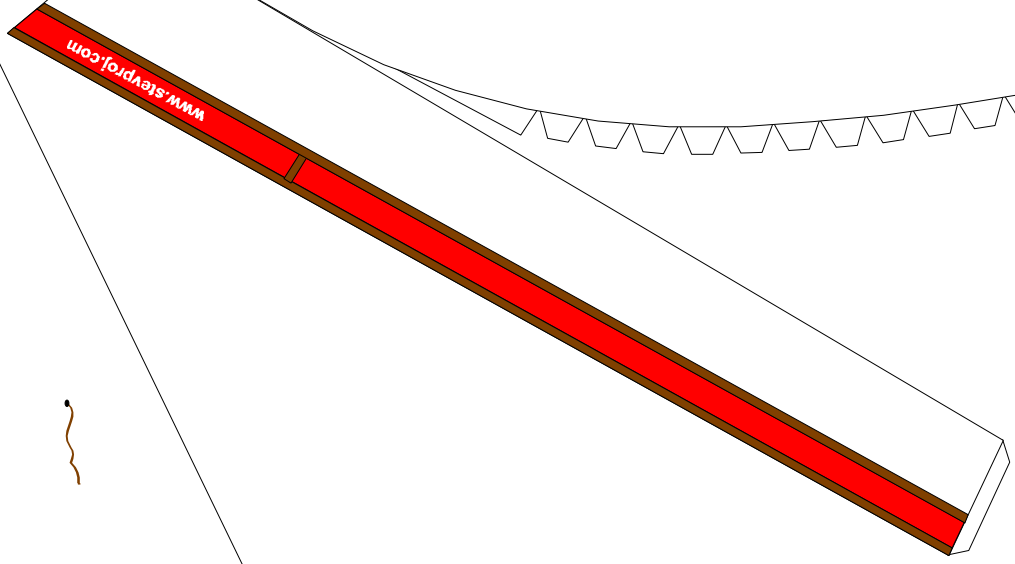

Display Stand

Port Holes

Dead Eyes

BYYB Burgee

Rear Coaming

Grab Rails

Dagger Boards

Stevenson Projects'  
**Pocket Cruiser**  
Paper Model by: Kevin Green

Cabin Hatch

Main Hatch

Tiller

Cabin Sides

Mast

Boom

Gaff

Bowsprit

Club Foot

Rudder

Keel

Forward Bulkhead

Transom

Main Bulkhead

Jib Sail

Main Sail

Pocket Cruiser