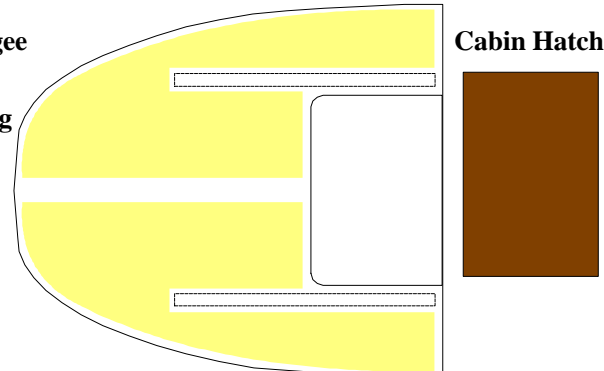

Display Stand

Port Holes

Dead Eyes

BYYB Burgee

Rear Coaming

Grab Rails

Dagger Boards

Stevenson Projects'  
**Pocket Cruiser**  
Paper Model by: Kevin Green

Cabin Hatch

Main Hatch

Tiller

Cabin Sides

Mast

Boom

Gaff

Bowsprit