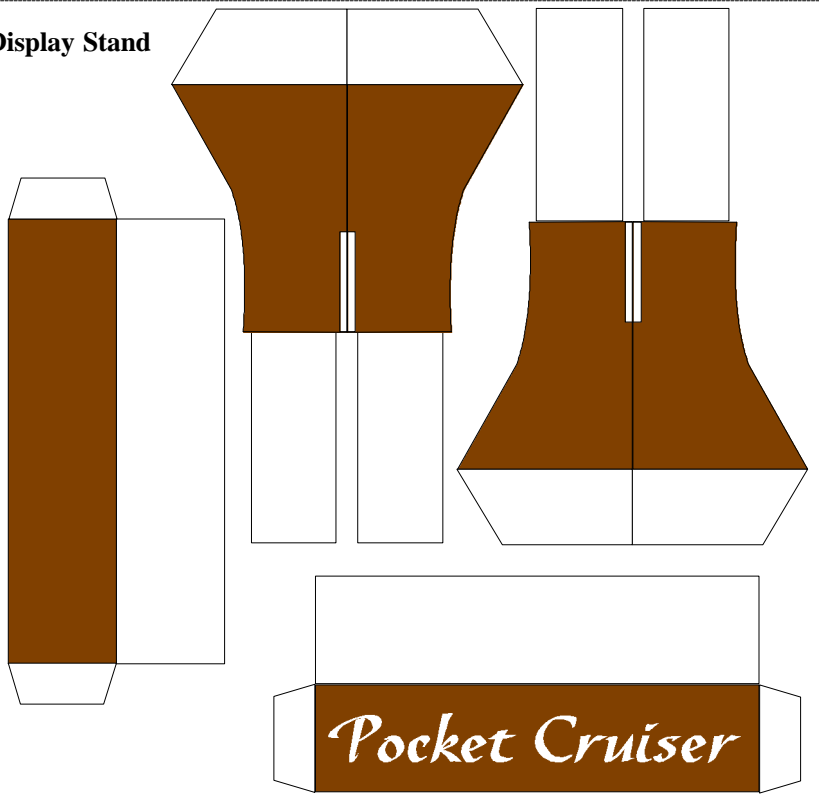

Display Stand

Port Holes

Dead Eyes

BYYB Burgee

Rear Coaming

Grab Rails

Dagger Boards

Stevenson Projects'  
**Pocket Cruiser**  
Paper Model by: Kevin Green

Cabin Hatch

Main Hatch

Tiller

Cabin Sides

Mast

Boom

Gaff

Bowsprit

Club Foot

Rudder

Keel

Forward Bulkhead

Transom

Main Bulkhead

Jib Sail

Main Sail

Pocket Cruiser