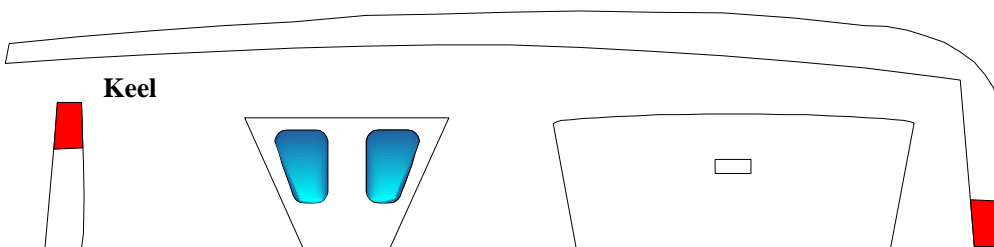

Display Stand

Port Holes

Dead Eyes

BYYB Burgee

Rear Coaming

Grab Rails

Dagger Boards

Stevenson Projects'  
**Pocket Cruiser**  
Paper Model by: Kevin Green

Cabin Hatch

Main Hatch

Tiller

Cabin Sides

Mast

Boom

Gaff

Bowsprit

Club Foot

Rudder

Keel

Forward Bulkhead

Transom

Main Bulkhead

Jib Sail

Main Sail